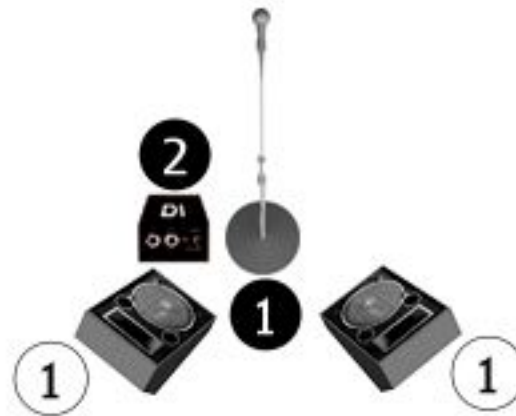

Barry will use his own Shure Beta 87 vocal mic

Gretchen will use her own Neumann KMS105 vocal mic  
Gretchen will use her own LR Baggs guitar DI

## Gretchen Peters Stage Plot #2 (with acoustic piano)

Inputs (numbers in black):

1. Gretchen vocal
2. acoustic guitar
3. piano mic #1
4. piano mic #2
5. Barry vocal
6. glockenspiel mic
7. accordion mic

Monitors (numbers in white):

- Mix 1: Gretchen
- Mix 2: Barry