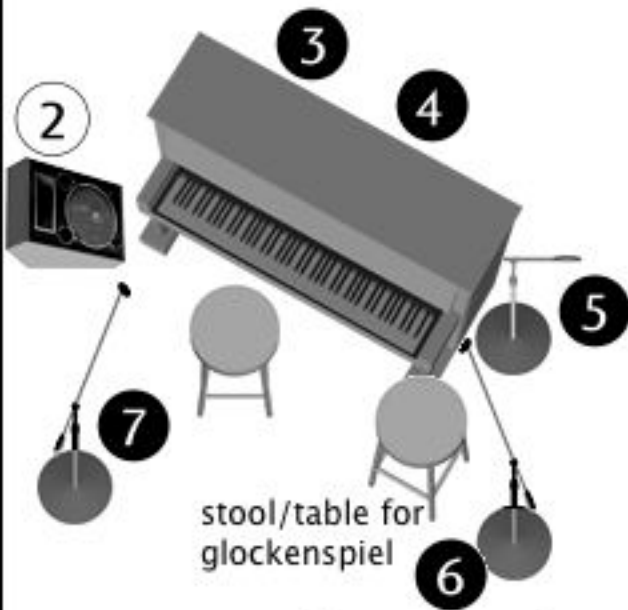

Barry will use his own Shure Beta 87 vocal mic

Gretchen will use her own Neumann KMS105 vocal mic  
Gretchen will use her own LR Baggs guitar DI

## Gretchen Peters Stage Plot #2 (with acoustic piano)

Inputs (numbers in black):

1. Gretchen vocal
2. acoustic guitar
3. piano mic #1
4. piano mic #2
5. Barry vocal
6. glockenspiel mic
7. accordion mic

Monitors (numbers in white):

- Mix 1: Gretchen
- Mix 2: Barry