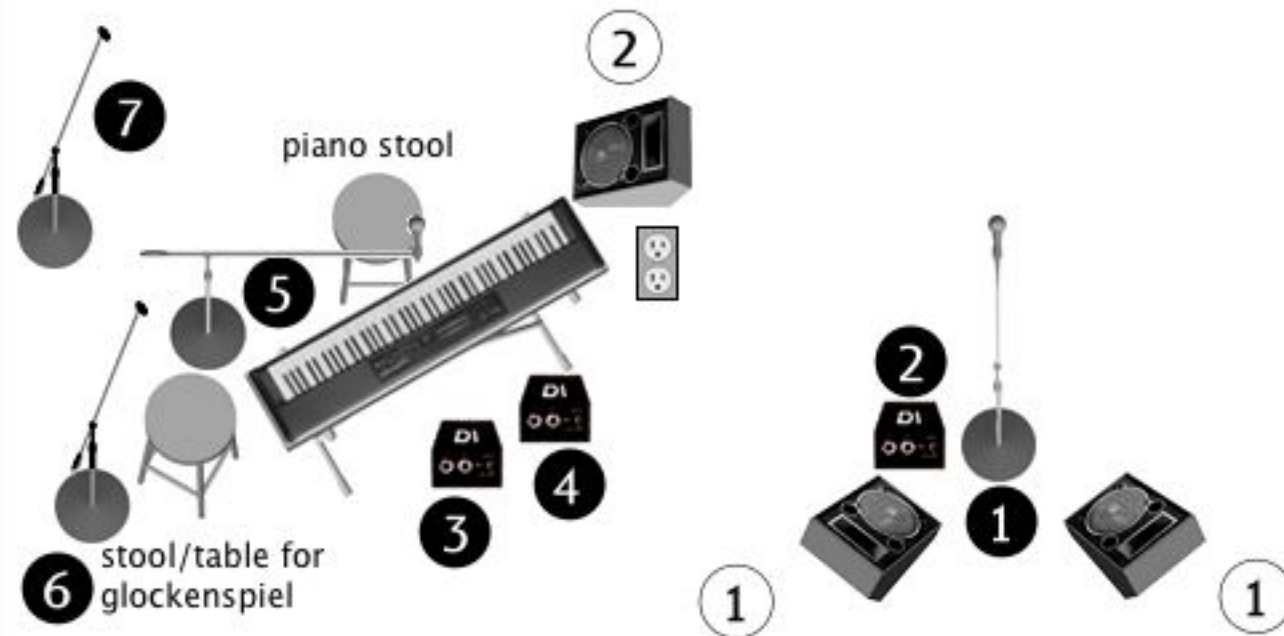

Barry will use his own Shure Beta 87 vocal mic

Gretchen will use her own Neumann KMS105 vocal mic

Gretchen will use her own LR Baggs guitar DI

Gretchen Peters Stage Plot #1 (with electronic keyboard)

Inputs (numbers in black):

1. Gretchen vocal
2. acoustic guitar
3. piano/keys L
4. piano/keys R
5. Barry vocal
6. glockenspiel mic
7. accordion mic

Monitors (numbers in white):

- Mix 1: Gretchen
- Mix 2: Barry