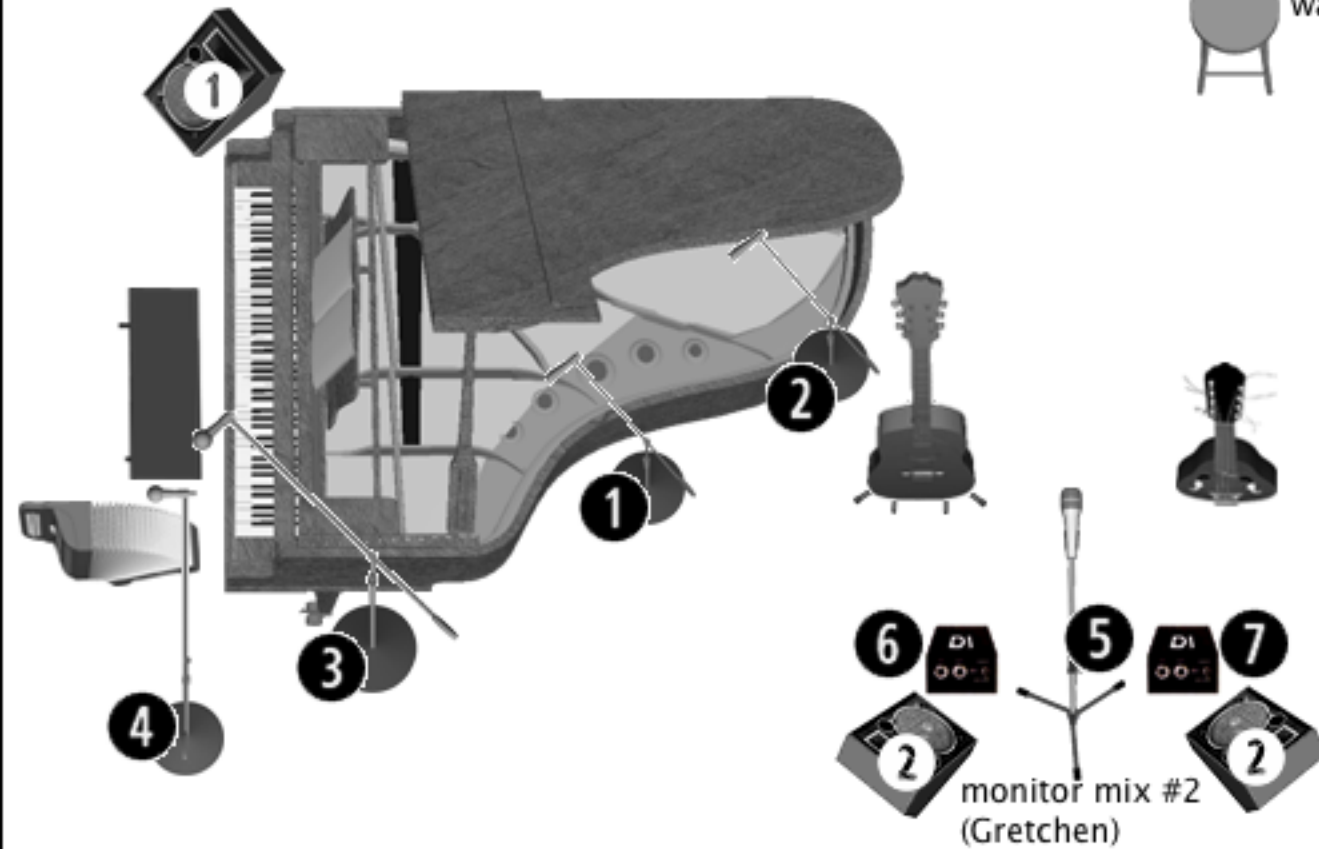

monitor mix #1 (keys)

stool/small table for
water, etc.

- 1.piano mic 1
- 2.piano mic 2
- 3.vocal mic (keys)
- 4.accordion mic
- 5.vocal mic (Gretchen)
- 6.acoustic guitar DI
- 7.mandolin DI

**2 separate monitor
mixes required**

Gretchen's vocal mic:
Neumann KM105
Barry Walsh's vocal mic
Shure Beta 87
vocal mics require
phantom power
guitar and mandolin DIs
provided