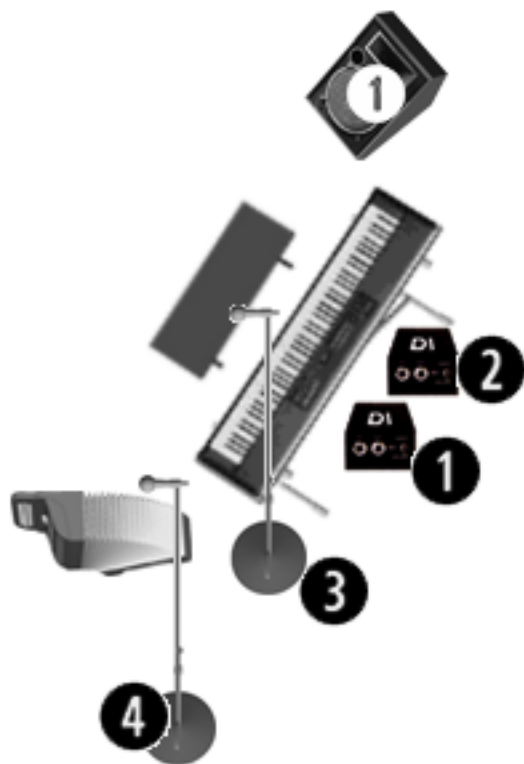

monitor mix #1 (keys)

stool/small table for water, etc.

- 1.keys DI L
- 2.keys DI R
- 3.vocal mic (keys)
- 4.accordion mic
- 5.vocal mic (Gretchen)
- 6.acoustic guitar DI
- 7.mandolin DI

**2 separate monitor mixes required**

Gretchen's vocal mic:  
Neumann KM105  
Barry Walsh's vocal mic  
Shure Beta 87  
vocal mics require  
phantom power  
guitar and mandolin DIs  
provided